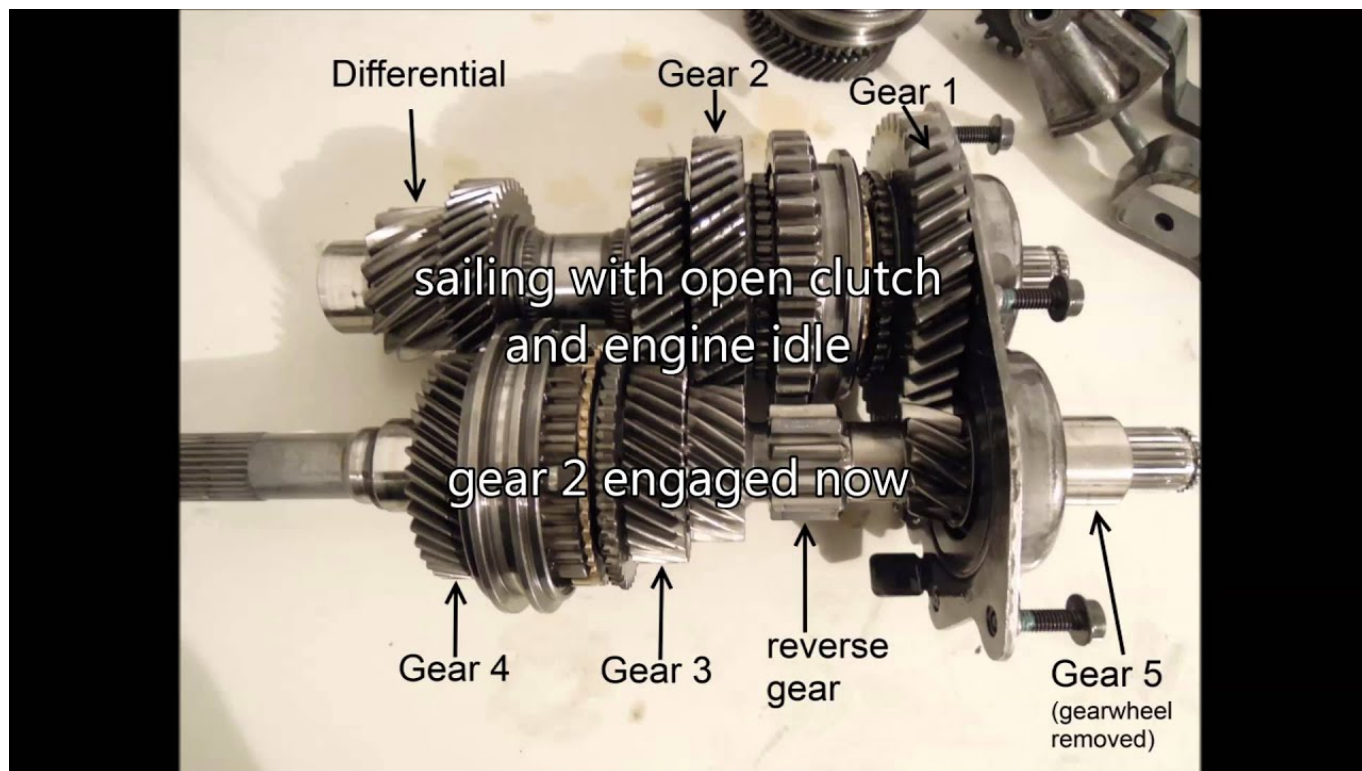

1. [manual](#)
2. [manual meaning](#)
3. [manual car](#)

Trim - hull/deck a3 Vents & drains a4 Hardware - hull/deck a5 Jet pump group c5.. 000 boats per year and employ about 600 people Besides the high performance boats that are sold internationally, they had a brief episode in the world of personal watercraft industry.. However, there are still people who use these quality machines and wet jet parts are still available on the market.. MasterCraft Wet Jet OverviewAbout 25 years after they've started with boat production, MasterCraft entered the PWC market.. The story began in 1994 with the MasterCraft Wet Jet Duo 200 model an entry-level model which was very popular in those days.

manual

manual, manual meaning, manually, manual transmission, manual car, manual for courts martial, manual labor, manual therapy, manual espresso machine, manual muscle test, manual meaning in hindi, manual treadmill, manual coffee grinder, manual transmission cars for sale [تحميل برنامج كامل مع الكراك حرام Converter Video Any](#)

Free ShippingIn StockShips Next Business DayGuaranteed FitLifetime Warranty. We have a wide selection of products for your powersports needs, sourced from MasterCraft is an American company focused on production of luxury boats.. This was a logical move because they had the necessary experience, technology and qualified staff to begin with such venture. [Second life grieving tools of the trade](#)

[Emuparadise Download Ashes Cricket 2009 For Android](#)