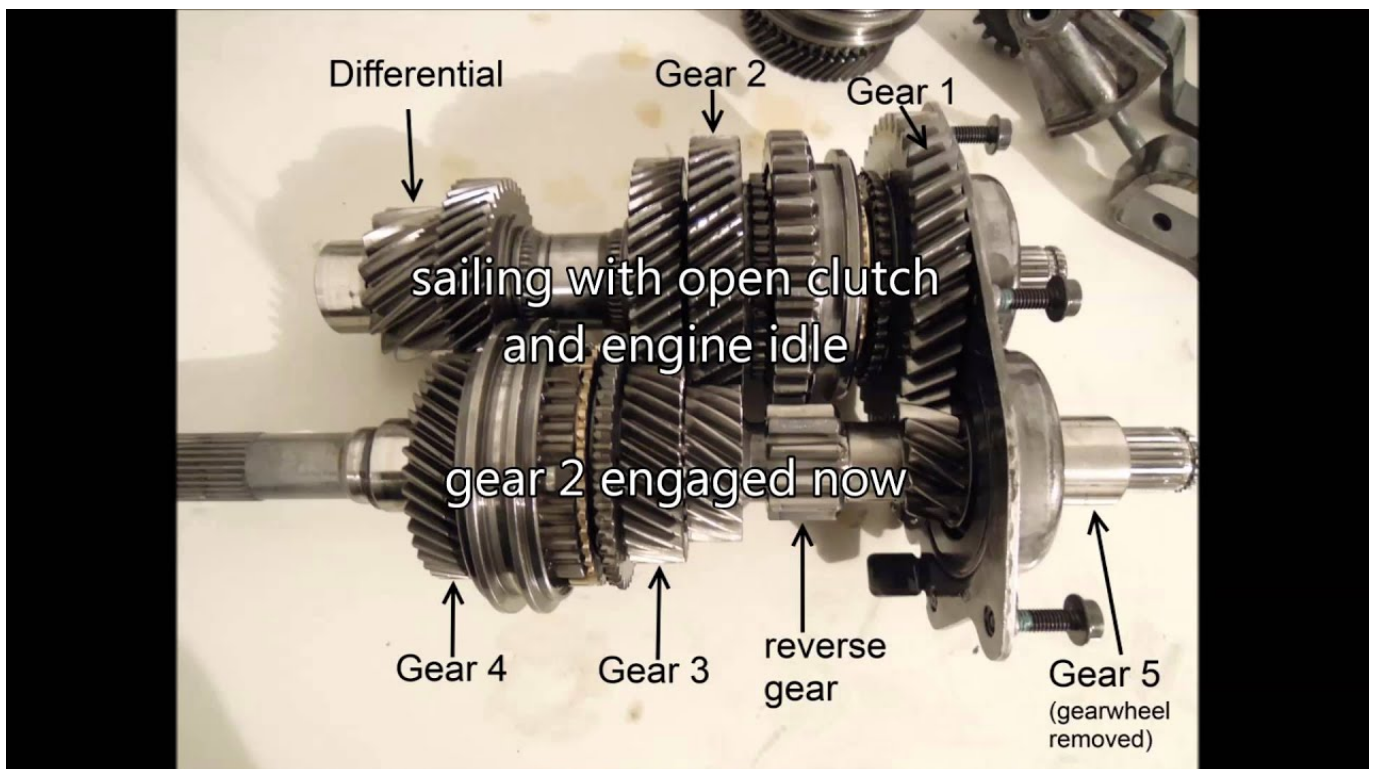

DOWNLOAD

DOWNLOAD

[Wet Jet Duo 300 Manual](#)

[Wet Jet Duo 300 Manual](#)