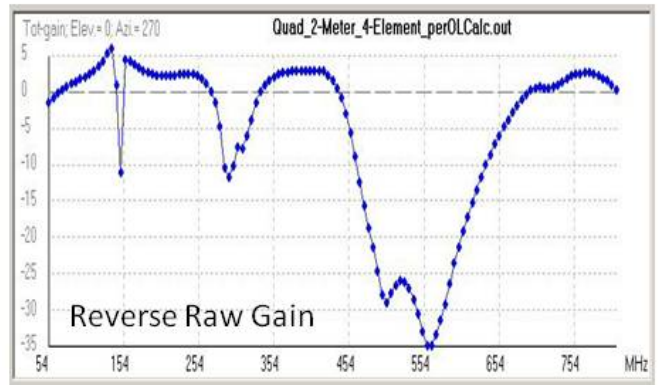

## 144 MHz 4-Element Cubical Quad - Dimensions per On-Line Calculator

[2 Meter Cubical Quad Antenna](#)

0-WEB.ru

---

The optimum gain of any antenna with parasitic elements varies with the spacing and tuning of the antennas components.. The functionality of the calculator is usually to give all of the required dimension to build a good 5 component quad antenna for newbie radio use.