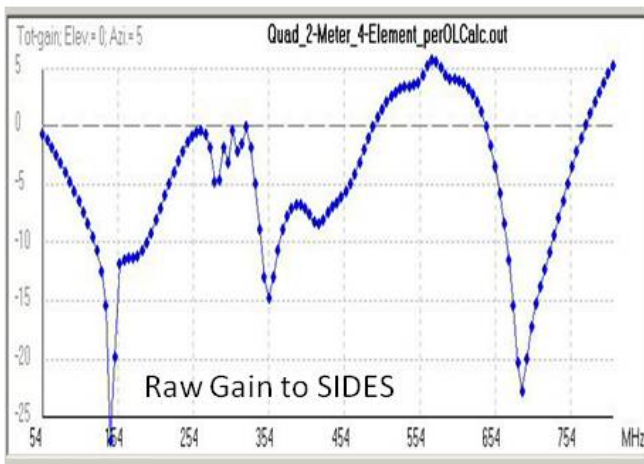

0-WEB.ru

[2 Meter Cubical Quad Antenna](#)

## 144 MHz 4-Element Cubical Quad - Dimensions per On-Line Calculator

[2 Meter Cubical Quad Antenna](#)

0-WEB.ru

---

The optimum gain of any antenna with parasitic elements varies with the spacing and tuning of the antennas components.. The functionality of the calculator is usually to give all of the required dimension to build a good 5 component quad antenna for newbie radio use.