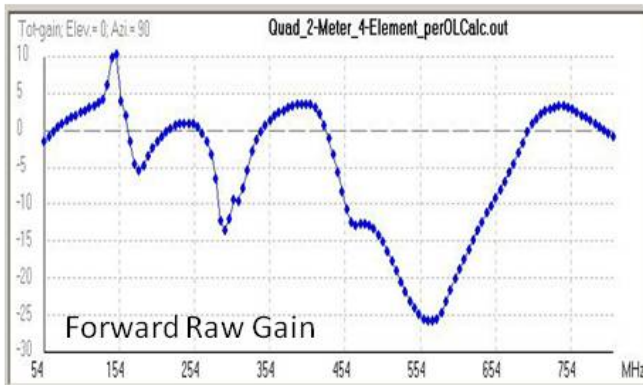

144 MHz 4-Element Cubical Quad - Dimensions per On-Line Calculator

[Gratis Cara Video Dengan Subtitle Indonesia](#)

2 meter cubical quad antenna plans

[Herschel Pc Anchor Sleeve For Mac](#)

The ideal get of any pig stereo antenna with parasitic elements varies with the spacing and tuning of the antennas elements.. Therefore, the antenna system must become tuned, probably several occasions in little amounts, to its final condition before the last go with between the coax and the antenna can end up being completed.. But as mentioned above, regular tuning and optimization will b band greater results. [Omnisphere 2 Download Important Disc](#)

40 meter cubical quad antenna

[Blazblue Calamity Trigger Download](#)

The antenna can end up being fed straight with regular coaxial cable 50ohm out of balance, Make use of a 1:1 balun at the feed point.. The impedance of the driven element furthermore varies with all tuning and spacing functions.. It should also be noted that for up and down polarization feed, the motivated element is certainly given from the aspect of the diamond or square, and for side to side polarization supply the driven element is usually provided at the underside of the gemstone or block, based on your increasing positioning.. Diamond and Rectangle configurations effect in the same forward gain 2 Meter Cubical Quad Antenna Movie Director 1For a 4 component beam just make use of the ReflectorDriven Movie director 1 Director 2.. This