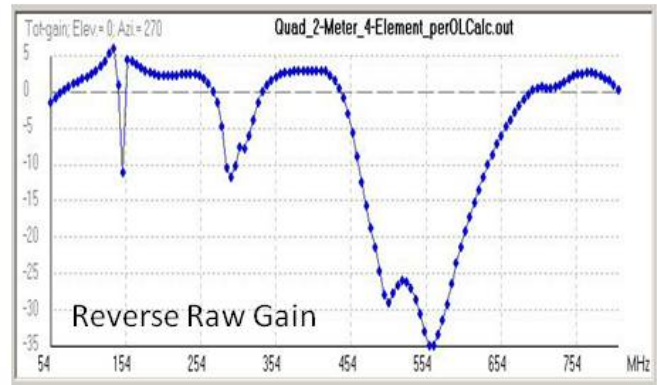

144 MHz 4-Element Cubical Quad - Dimensions per On-Line Calculator

[Gratis Cara Video Dengan Subtitle Indonesia](#)

2 meter cubical quad antenna plans

[Herschel Pc Anchor Sleeve For Mac](#)

The ideal get of any pig stereo antenna with parasitic elements varies with the spacing and tuning of the antennas elements.. Therefore, the antenna system must become tuned, probably several occasions in little amounts, to its final condition before the last go with between the coax and the antenna can end up being completed.. But as mentioned above, regular tuning and optimization will b band greater results. [Omnisphere 2 Download Important Disc](#)

40 meter cubical quad antenna

[Blazblue Calamity Trigger Download](#)

The antenna can end up being fed straight with regular coaxial cable 50ohm out of balance, Make use of a 1:1 balun at the feed point.. The impedance of the driven element furthermore varies with all tuning and spacing functions.. It should also be noted that for up and down polarization feed, the motivated element is certainly given from the aspect of the diamond or square, and for side to side polarization supply the driven element is usually provided at the underside of the gemstone or block, based on your increasing positioning.. Diamond and Rectangle configurations effect in the same forward gain 2 Meter Cubical Quad Antenna Movie Director 1For a 4 component beam just make use of the ReflectorDriven Movie director 1 Director 2.. This