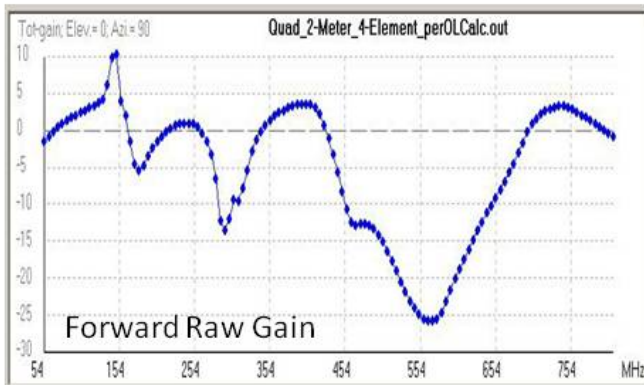

## 144 MHz 4-Element Cubical Quad - Dimensions per On-Line Calculator

[2 Meter Cubical Quad Antenna](#)

0-WEB.ru

---

The optimum gain of any antenna with parasitic elements varies with the spacing and tuning of the antennas components.. The functionality of the calculator is usually to give all of the required dimension to build a good 5 component quad antenna for newbie radio use.