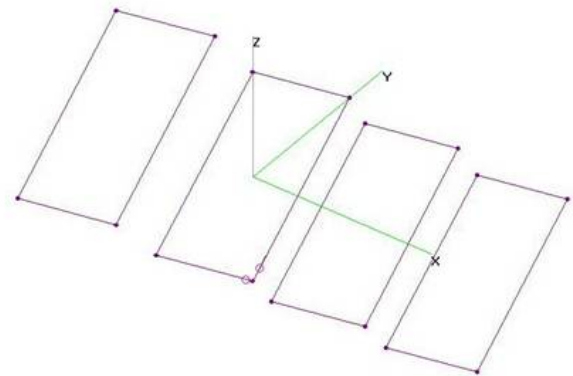

144 MHz 4-Element Cubical Quad - Dimensions per On-Line Calculator

[Gratis Cara Video Dengan Subtitle Indonesia](#)

2 meter cubical quad antenna plans

[Herschel Pc Anchor Sleeve For Mac](#)

The ideal get of any pig stereo antenna with parasitic elements varies with the spacing and tuning of the antennas elements.. Therefore, the antenna system must become tuned, probably several occasions in little amounts, to its final condition before the last go with between the coax and the antenna can end up being completed.. But as mentioned above, regular tuning and optimization will b band greater results. [Omnisphere 2 Download Important Disc](#)

40 meter cubical quad antenna

[Blazblue Calamity Trigger Download](#)

The antenna can end up being fed straight with regular coaxial cable 50ohm out of balance, Make use of a 1:1 balun at the feed point.. The impedance of the driven element furthermore varies with all tuning and spacing functions.. It should also be noted that for up and down polarization feed, the motivated element is certainly given from the aspect of the diamond or square, and for side to side polarization supply the driven element is usually provided at the underside of the gemstone or block, based on your increasing positioning.. Diamond and Rectangle configurations effect in the same forward gain 2 Meter Cubical Quad Antenna Movie Director 1For a 4 component beam just make use of the ReflectorDriven Movie director 1 Director 2.. This