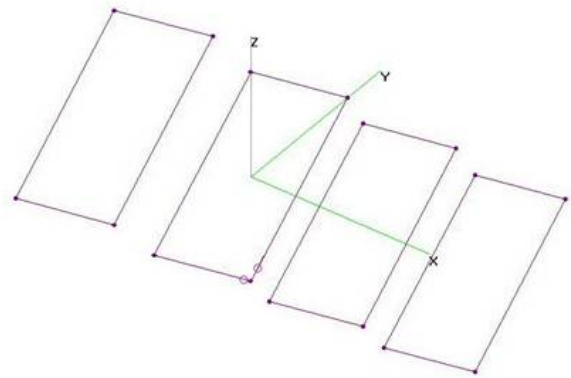

## 144 MHz 4-Element Cubical Quad - Dimensions per On-Line Calculator

[2 Meter Cubical Quad Antenna](#)

0-WEB.ru

---

The optimum gain of any antenna with parasitic elements varies with the spacing and tuning of the antennas components.. The functionality of the calculator is usually to give all of the required dimension to build a good 5 component quad antenna for newbie radio use.

1. [2 meter cubical quad antenna](#)
2. [2 meter cubical quad antenna plans](#)
3. [40 meter cubical quad antenna](#)

Click on Calculate to display the important antenna measurements in both inches and centimeters.. The impedance of the driven element also differs with all tuning and spacing functions.. 2 Meter Cubical Quad Antenna Movie Director | This finance calculator requires just the entrance of the center of the regularity array your quad antenna will become utilized in.