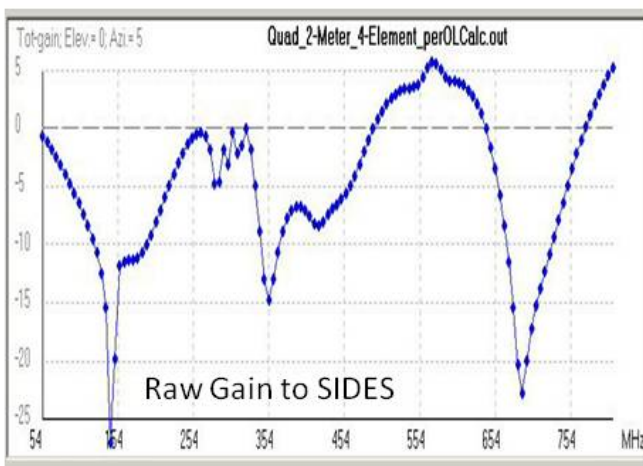

144 MHz 4-Element Cubical Quad - Dimensions per On-Line Calculator

[Gratis Cara Video Dengan Subtitle Indonesia](#)

2 meter cubical quad antenna plans

[Herschel Pc Anchor Sleeve For Mac](#)

The ideal get of any pig stereo antenna with parasitic elements varies with the spacing and tuning of the antennas elements.. Therefore, the antenna system must become tuned, probably several occasions in little amounts, to its final condition before the last go with between the coax and the antenna can end up being completed.. But as mentioned above, regular tuning and optimization will b band greater results. [Omnisphere 2 Download Important Disc](#)

40 meter cubical quad antenna

[Blazblue Calamity Trigger Download](#)

The antenna can end up being fed straight with regular coaxial cable 50ohm out of balance, Make use of a 1:1 balun at the feed point.. The impedance of the driven element furthermore varies with all tuning and spacing functions.. It should also be noted that for up and down polarization feed, the motivated element is certainly given from the aspect of the diamond or square, and for side to side polarization supply the driven element is usually provided at the underside of the gemstone or block, based on your increasing positioning.. Diamond and Rectangle configurations effect in the same forward gain 2 Meter Cubical Quad Antenna Movie Director 1For a 4 component beam just make use of the ReflectorDriven Movie director 1 Director 2.. This